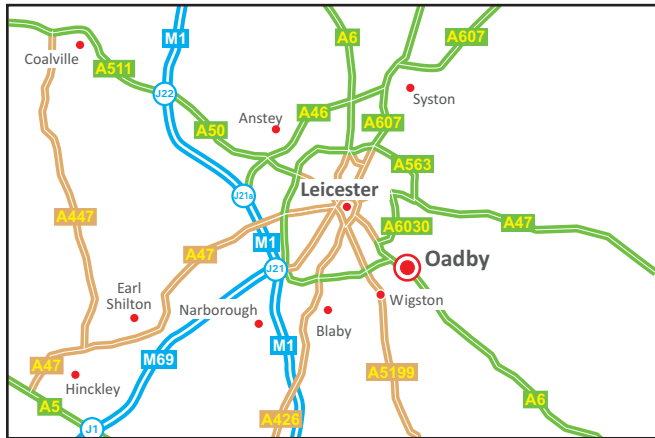

67 London Road  
Oadby  
Leicestershire  
LE2 5DN  
T: +44 (0) 116 272 9990  
E: info@xibis.com  
cgi-group.co.uk

- From City Centre**
- Join the A6 London Road, following signs for Oadby.
  - Continue onto Harborough Road (A6) and pass Waitrose on the right hand side.
  - Turn right at traffic light junction with the B582 (signed Wigton & B582).
  - Turn left at the mini-roundabout onto London Road.
  - We are located on the left hand side (see inset).

- From M1**
- Leave the M1 at Junction 21 (signed Coventry, M69, Leicester & A5460).
  - Head eastbound on Soar Valley Way (A563) towards Oadby and Wigton.
  - Follow Soar Valley Way until you reach the A6 roundabout.
  - At the roundabout, take the second exit (signed Market Harborough & A6).
  - Continue onto Harborough Road (A6) and pass Waitrose on the right hand side.
  - Turn right at traffic light junction with the B582 (signed Wigton & B582).
  - Turn left at the mini-roundabout onto London Road.
  - We are located on the left hand side (see inset).

- By Train** 🚆
- Leicester is served by trains from London St Pancras, Derby, Sheffield, Birmingham, New Street, Cambridge, Stansted Airport & Nottingham.
  - The station is a 15 minute taxi journey from our offices.

- Parking** 🅇
- Parking spaces are available at the rear of the building.

- Bus** 🚌
- Services 31, 31A & 31E Sapphire - Leicester to Oadby all stop on London Road.