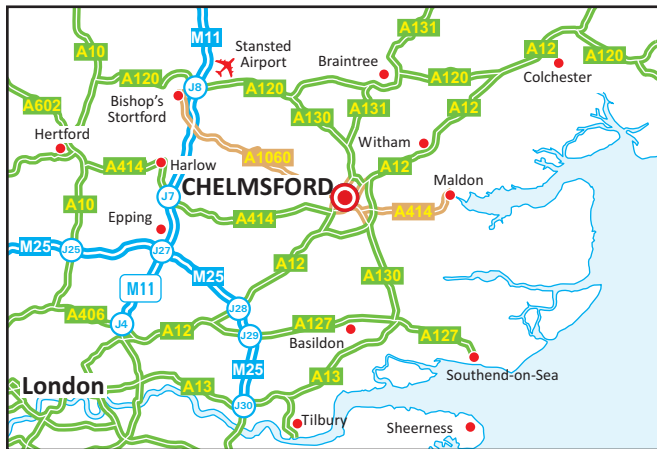

Chelmsford Office
23 Springfield Lyons Approach
Chelmsford
Essex CM2 5LB
United Kingdom
Telephone +44 (0)845 070 7765
cgi-group.co.uk

- From A12 / Northbound**
- Leave the A12 at the Boreham Interchange (J19) signed Stansted, Sudbury, Braintree and Chelmsford.
 - At the roundabout at the end of the slip road, take the second exit onto Colchester Road (A130)
 - Go straight over the next roundabout (Sainsbury's on the right).
 - At the next roundabout, turn left onto Springfield Lyons Approach.
 - Our building is the 3rd turning on the left (see inset).
- From A12 / Southbound**
- Leave the A12 at the Boreham Interchange (J19) signed Braintree, Boreham & Springfield.
 - At the roundabout at the end of the slip road, take the third exit, and pass over the A12.
 - At the next roundabout, take the first exit onto the A130 (signed Stansted, Sudbury, Braintree and Springfield Business Park).
 - Go straight over the next two roundabouts (Sainsbury's on the right).
 - At the next roundabout, turn left onto Springfield Lyons Approach.
 - Our building is the 3rd turning on the left (see inset).
- From M25 J28**
- Leave the M25 at junction 28 (signed Chelmsford & A12). Join the A12 towards Chelmsford.
 - Follow directions above "From A12 Northbound".
- By Train**
- Chelmsford is served by trains from London Liverpool Street, Colchester, Ipswich, Norwich, Bury St Edmunds & Peterborough.