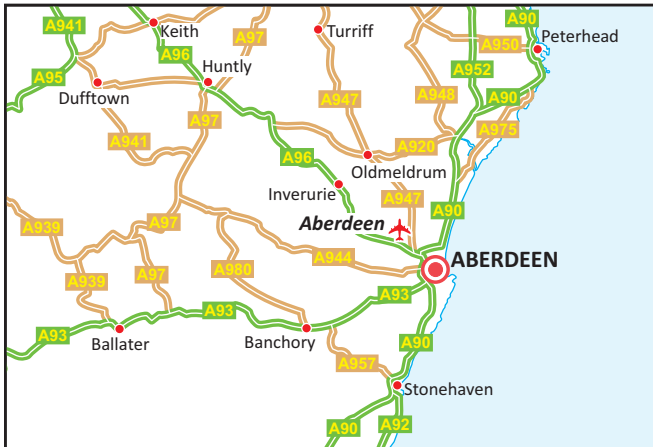

Aberdeen
Lower Ground Floor
9 Queens Road
Aberdeen AB15 4YL
United Kingdom
Telephone: +44 (0) 1224 042130
cgi-group.co.uk

From the South / Stonehaven via A90

- Continue on the A90 until the Garthdee roundabout junction with the A9013.
- Continue on the A90 passing straight over 2 roundabouts.
- At the Queen's Road Roundabout, take the third exit onto the B9119 (Queen's Road) towards Aberdeen City Centre.
- Our office is located on the right hand side (see inset).

From the North via A90

- Continue on the A90 until the roundabout junction with the B9119.
- Turn left onto the B9119 (Queen's Road) towards Aberdeen City Centre.
- Our office is located on the right hand side (see inset).

By Train

- The nearest station is Aberdeen.
- We are a short taxi ride from the station.
- For further information on train times and fares, please call the National Railway Enquiry Line 08457 484950.