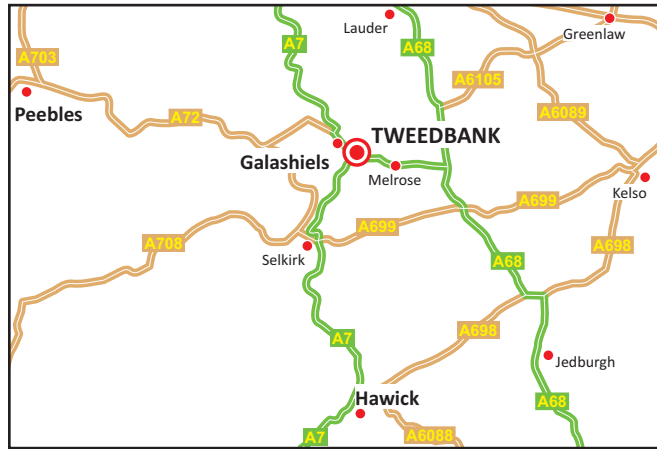

**Tweedbank**  
**1 & 2 Tweed side Park**  
**Tweedbank**  
**Galashiels**  
**TD1 3TE**  
**Telephone +44 (0)845 0707765**  
**E: Info.eu@cgi.com**  
**cgi.com/UK**

- From Edinburgh / The North**
- Follow the A7 south from Edinburgh, following signs for Galashiels & Hawick.
  - Continue on the A7 until the Kingsknowe roundabout junction with the A6091.
  - At the roundabout, take the first exit onto the A6091, following signs for Melrose, Tweedbank & A6091.
  - Continue straight over the Tweedbank Roundabout, remaining on the A6091.
  - At the Melrose roundabout, take the first exit onto Tweedbank Drive (signed Tweedbank Station & Park & Ride)
  - Turn right at the next roundabout (signed Station)
  - Our office is located on the right hand side (see inset).

- From Newcastle / Jedburgh / The North**
- Follow the A68 north following signs for Edinburgh and Jedburgh
  - Continue on the A68 until the Ravenswood roundabout junction with the A6091.
  - At the roundabout take the first exit (signed Melrose, Galashiels (A6091)).
  - Continue past Melrose on the A6091 and remain on the A6091 until the Melrose roundabout at Tweedbank.
  - At the roundabout take the second exit onto Tweedbank Drive (signed Tweedbank Station & Park & Ride)
  - Turn right at the next roundabout (signed Station)
  - Our office is located on the right hand side (see inset).

**Parking**

- Car parking is available next to the building.

**By Train**

- Tweedbank Station is on the Borders Railway line and receives train services from Edinburgh Waverley, Newcraighall, Newtongrange and Galashiels.
- We are a short walk from the station.