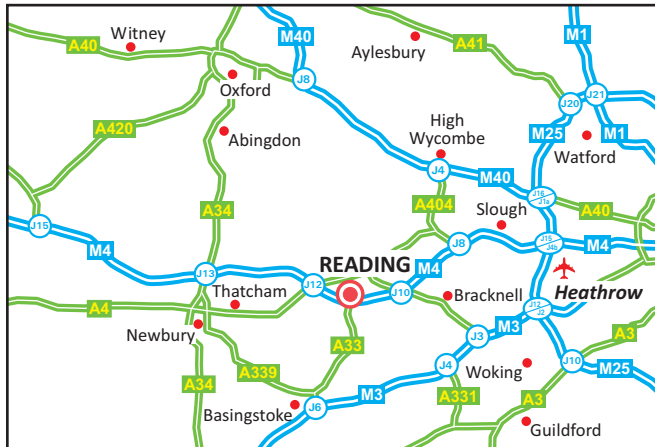

Reading - Green Park
250 Brook Drive
Green Park
Reading RG2 6UA
United Kingdom
Telephone +44 (0) 118 965 9600
cgi-group.co.uk

- From the M4**
- Leave the M4 at junction 11 (signed Reading (Centre & South, Basingstoke, A33) and follow the A33 towards Reading.
 - Remain on the A33 following signs for Green Park
 - Continue over two roundabouts and pass a retail park and B&Q on the left.
 - At the next roundabout take the second exit onto Longwater Avenue, entering Green Park.
 - Turn left at the traffic lights onto Brook Drive.
 - Our office is located on the right hand side (see inset).

- By Train** 🚆
- Reading is on the mainline from London Paddington and receives services from Swindon, Bristol, Bath and Cardiff
 - For further train service information, please telephone the National Rail Enquiry Line on 08457 48 49 50.
 - A dedicated bus service operates to Green Park from Reading Station.
 - See map opposite for location of bus stops on Brook Drive.